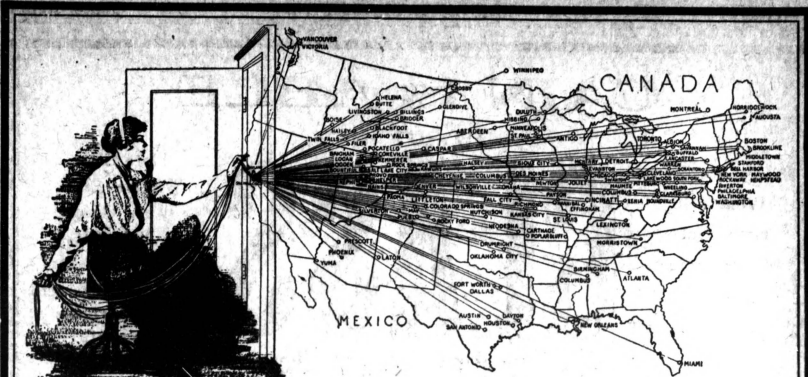

FURS

from a Furrier

Northern California's Biggest and Best Assortment

GREEN'S

721 "K" St.

Remodeling
and Storage
a Specialty

Furniture — Second-Hand—
Cont.

O. K. FURNITURE CO., Inc.
Call Japanese PAUL
for Highest Prices
Main 4670 424-6 L St.

Yamato Furniture Co.
WE BUY, SELL AND
EXCHANGE
Main 5837-W 412 L St.

Furriers

GLUCKS FURS
Sacramento's Leading Furrier
Stored and Made to Order
718 K Street Main 8172

MAIN 5100

**HALE'S
FUR SHOP**

Furs Repaired — Furs Stored
Furs Remodeled
LARGEST SELECT STOCK IN
SUPERIOR CALIFORNIA
Sacramento Home of
BENIOFF'S FURS
9th and K Sts., Sacramento

Garages

The PELTON GARAGE
McNaughton Bros. Props.
TOWING NIGHT AND DAY
Expert Repair Work
608 L St. Phone Main 2777-J
Sacramento, Calif.

TOWING
Service & Wrecking Car Always Ready
to go. GENERAL AUTO REPAIRING
ALLENS GARAGE
1285 I St., Sacramento Phone Main 5790
If No Answer, Call Capital 197-W

24-HOUR TOWING SERVICE

A.H. DeGaston
1386 K STREET - MAIN 6288

TOWING
SPECIAL WRECK EQUIPMENT
Hess Garage, Main 5417
DAY AND NIGHT AUTO REPAIRS

Livingston & Baker
General Auto Repairing
Towing
BUSINESS
PHONE
CAPITAL **48**
Residence Phones
Capital 996-R Main 6391-R
2719 Thirty-fifth Street
Sacramento, Calif.

ROY M. STEVENSON
RELIABLE MOTOR
SERVICE
1608 3rd Main 3366-W

**CIVIC CENTER
GARAGE**
New Fireproof Building
MAIN 8224
715 Eye St. Sacramento, Calif.

STORAGE
A. T. C. GARAGE
1313 K STREET
WASHING, GREASING, TIRES
AND TUBES
Phone Main 289

A dream come true
Forty years ago Nationwide Telephone Service
was forecast in these words ~

“... the lines of this association ... will connect ...
each and every city, town or place ... with every other
city, town or place ... in ... the United States ...”
From the American Telephone and Telegraph Company's Charter, March, 1885

This map shows some of the more distant points in the United States and Canada actually called during a recent week by people of the Bay Cities—at once The Gateway of the Pacific and The Doorway of a Nation.

Thousands of other long distance calls are placed daily to points in Washington, Oregon, Nevada and California.

Fifteen million telephones in 70,000 cities and towns, within call of any telephone, any time—the realization of this vision of four decades ago.

Attractive rates to many cities are shown on another page in the front of this directory.
Ask your Long Distance Operator for rates to points not listed.

**THE PACIFIC TELEPHONE
AND TELEGRAPH COMPANY**